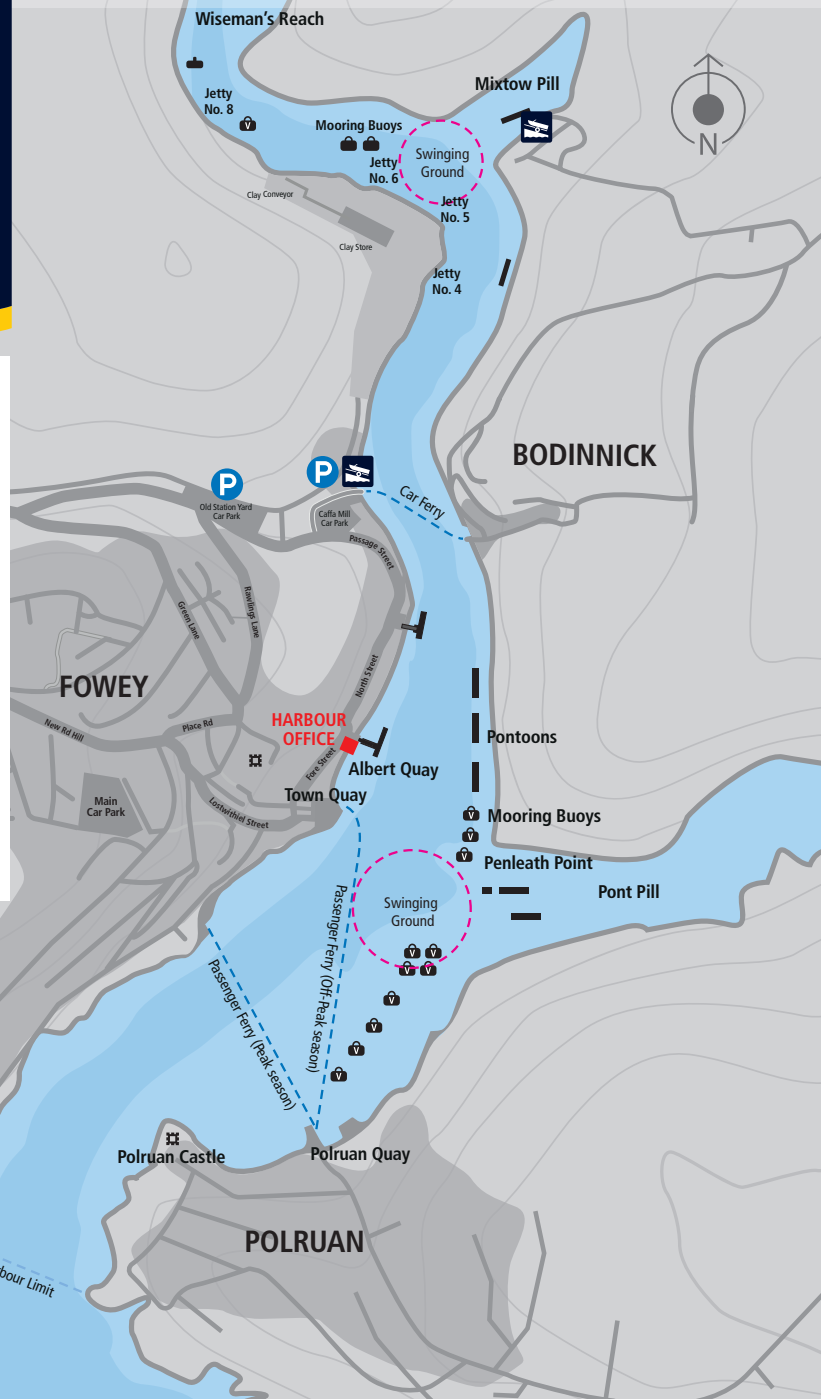

FOWEY HARBOUR

Launching sites:

- Caffa Mill
- Penmarlam
- Golant Quay
- Lerryn
- Lostwithiel

Parking

- Caffa Mill
- Old Station Yard
- Golant
- Lerryn
- Lostwithiel

Designated Swimming Area

LOWER ESTUARY

UPPER ESTUARY