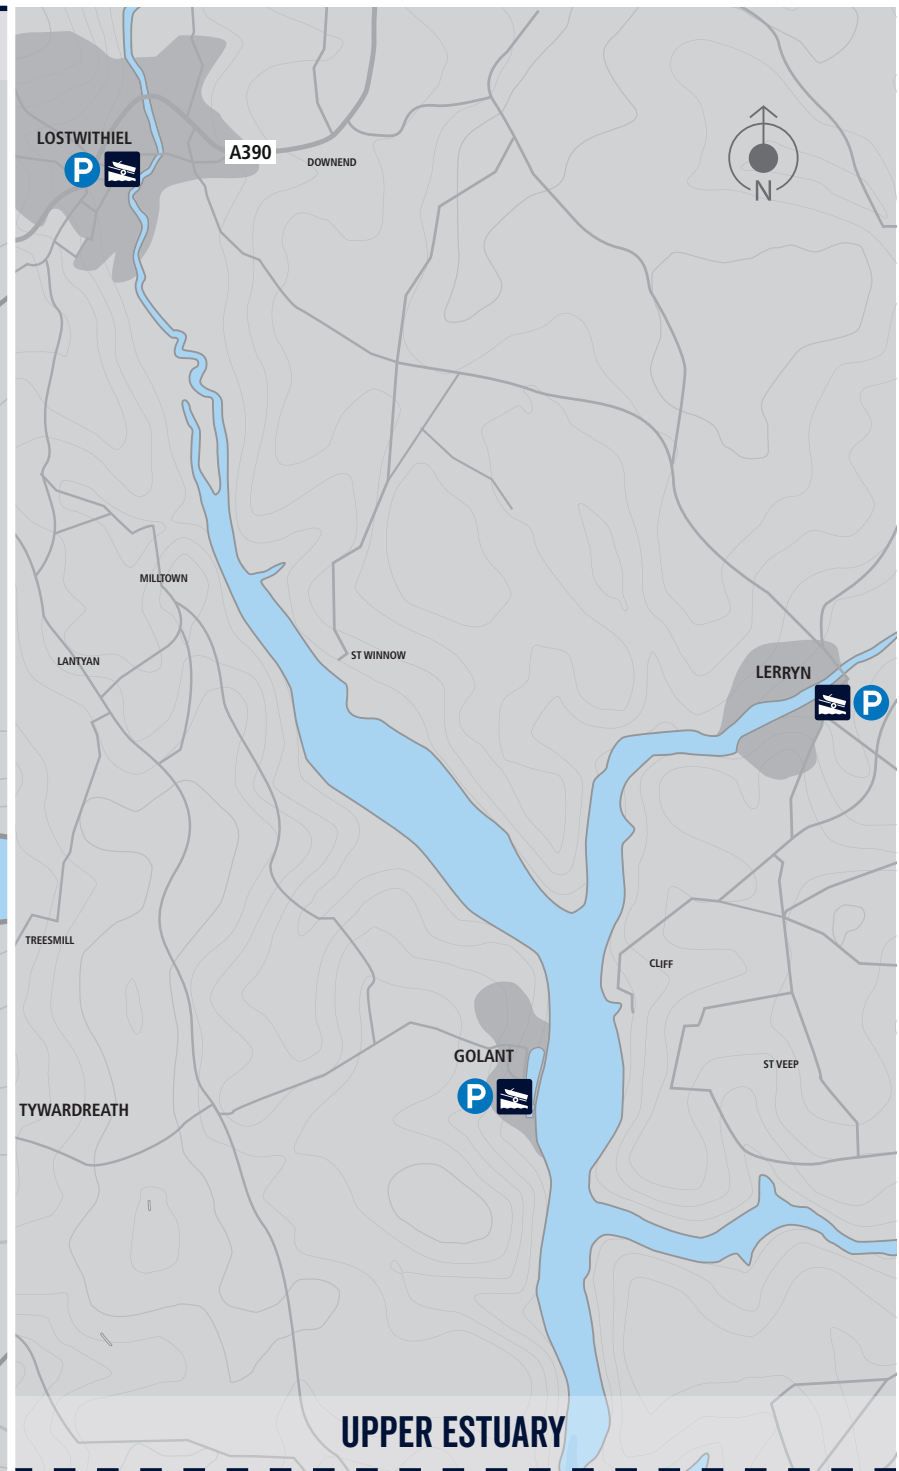

FOWEY HARBOUR

Launching sites:

- Caffa Mill
- Penmarlam
- Golant Quay
- Lerryn
- Lostwithiel

Parking

- Caffa Mill
- Old Station Yard
- Golant
- Lerryn
- Lostwithiel

Designated Swimming Area

LOWER ESTUARY

UPPER ESTUARY