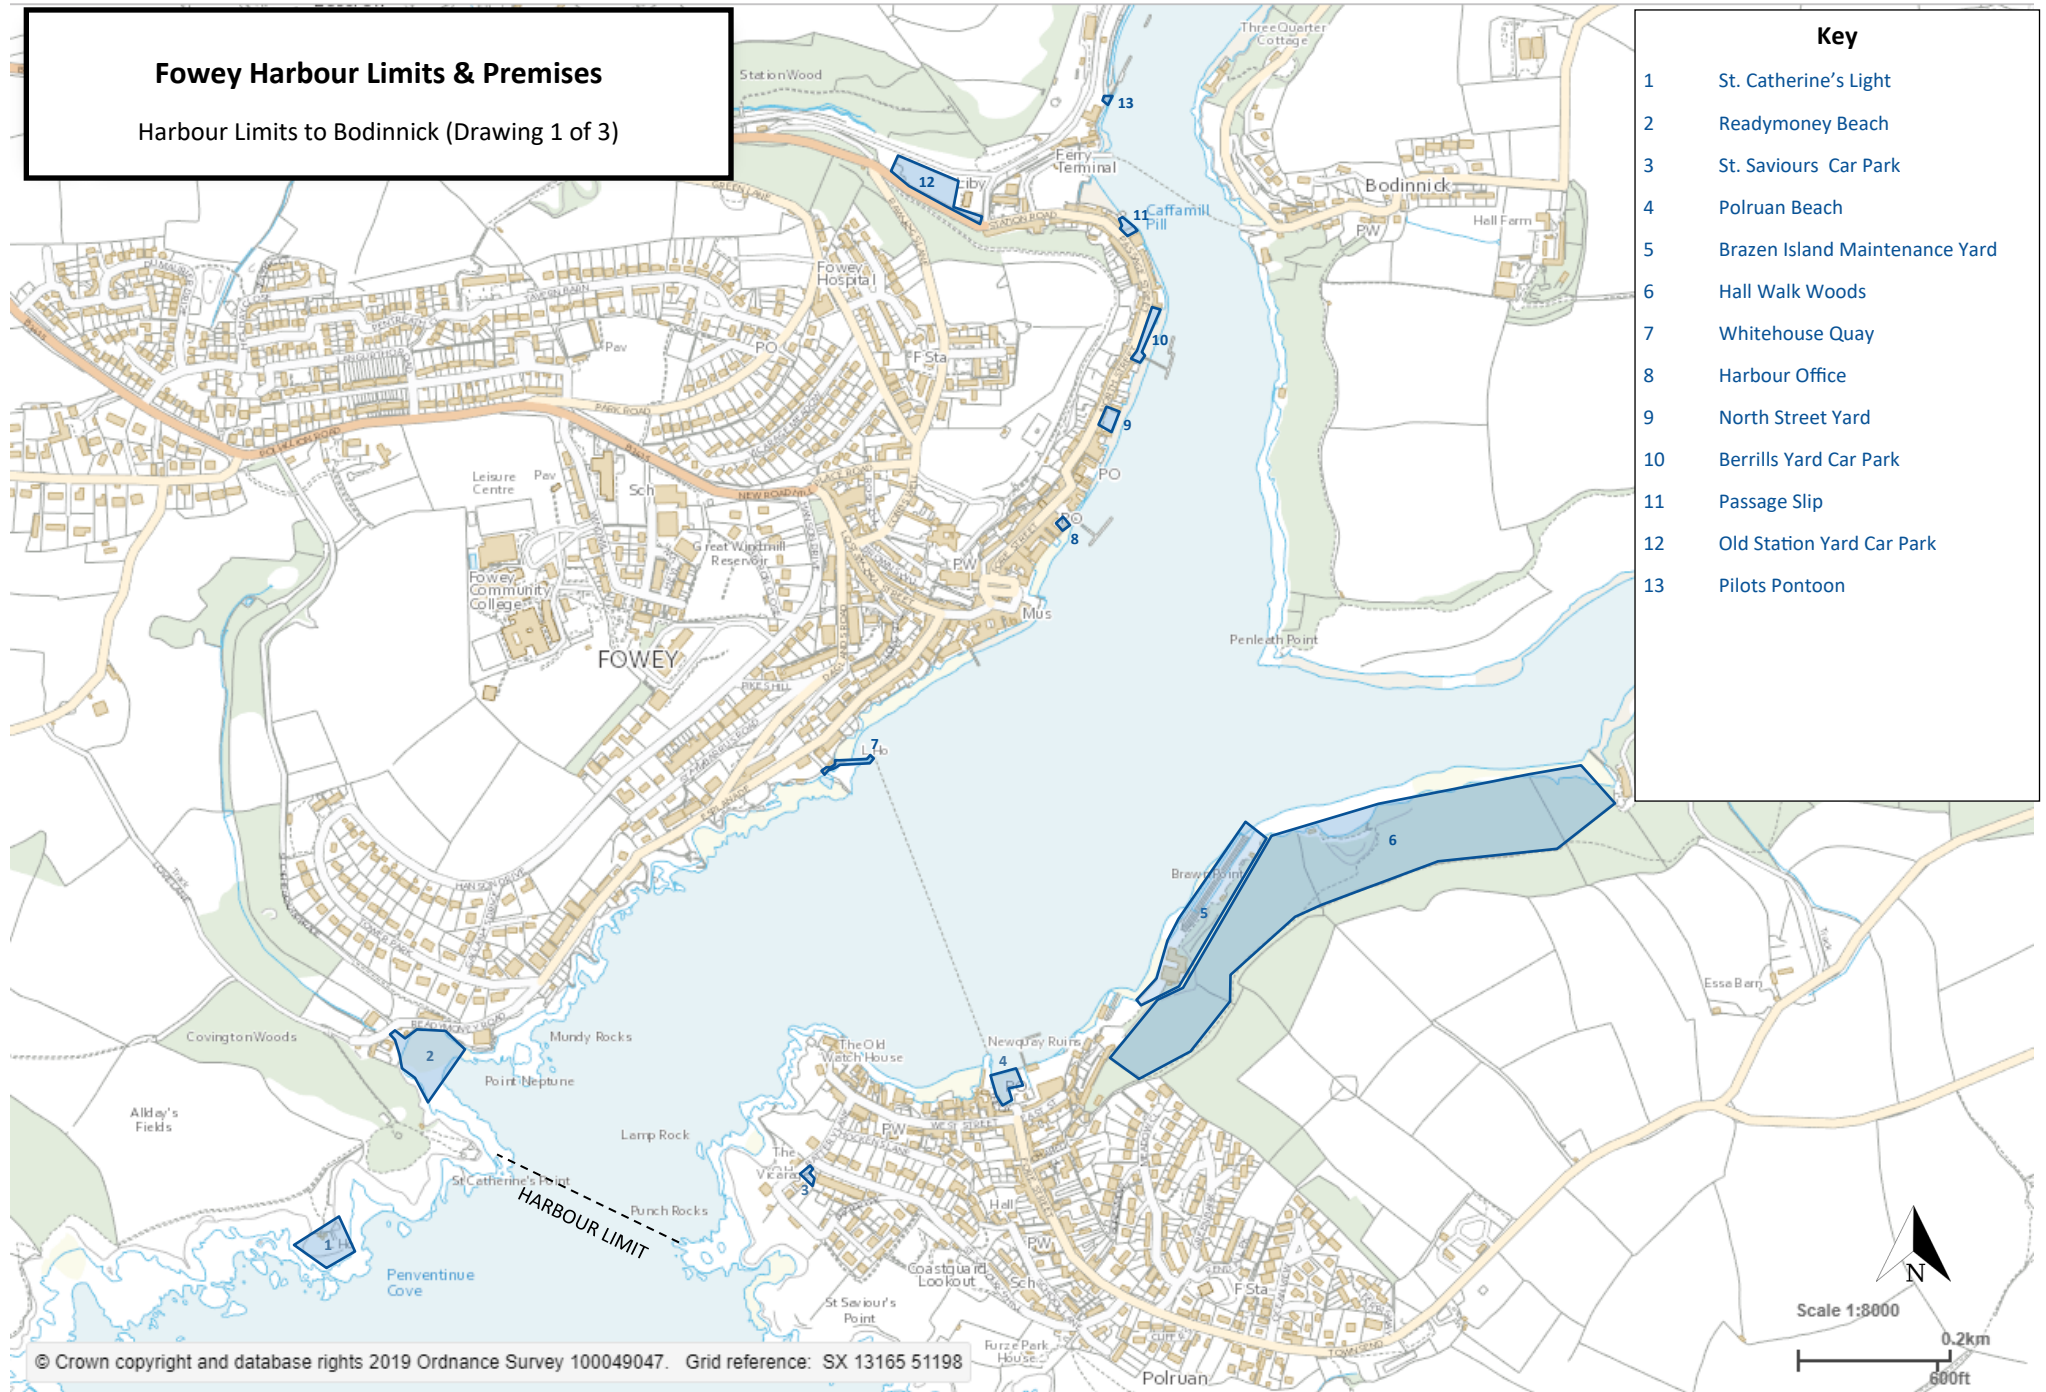

Fowey Harbour Limits & Premises

Harbour Limits to Bodinnick (Drawing 1 of 3)

Key

- 1 St. Catherine's Light
- 2 Readymoney Beach
- 3 St. Saviours Car Park
- 4 Polruan Beach
- 5 Brazen Island Maintenance Yard
- 6 Hall Walk Woods
- 7 Whitehouse Quay
- 8 Harbour Office
- 9 North Street Yard
- 10 Berrills Yard Car Park
- 11 Passage Slip
- 12 Old Station Yard Car Park
- 13 Pilots Pontoon

Fowey Harbour Limits & Premises

Bodinnick to Penpol Creek (Drawing 2 of 3)

Key

- 14 No. 5/6 Jetty fundus
- 15 Penmarlam Boat Park

Fowey Harbour Limits & Premises
Upper Fowey Estuary (Drawing 3 of 3)

Key
16 Lerryn Village Green