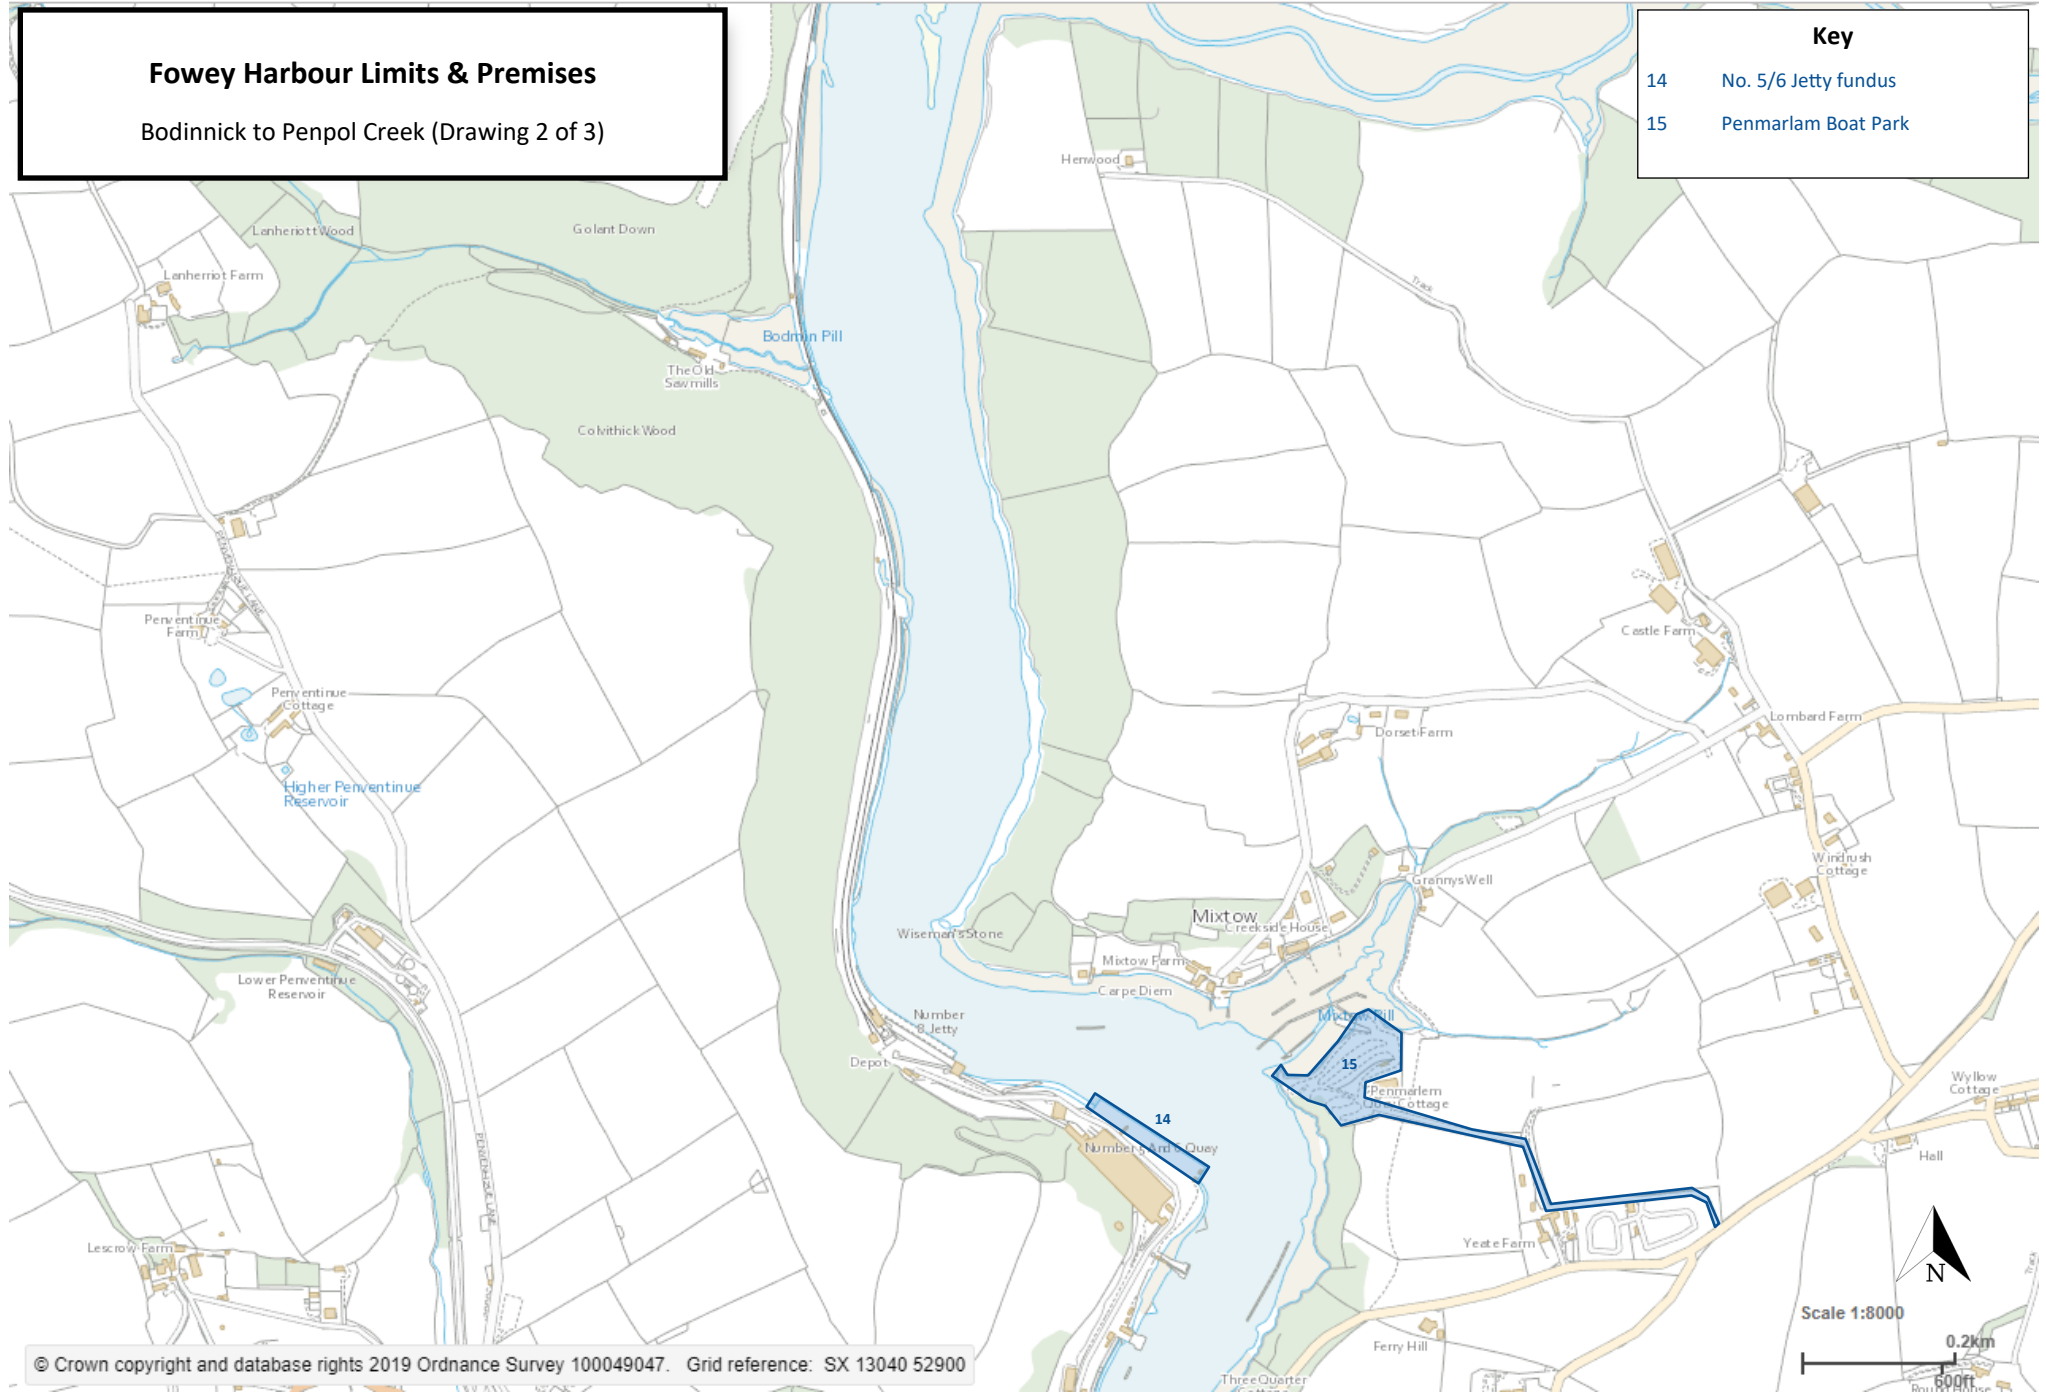

Fowey Harbour Limits & Premises

Harbour Limits to Bodinnick (Drawing 1 of 3)

Key

- 1 St. Catherine's Light
- 2 Readymoney Beach
- 3 St. Saviours Car Park
- 4 Polruan Beach
- 5 Brazen Island Maintenance Yard
- 6 Hall Walk Woods
- 7 Whitehouse Quay
- 8 Harbour Office
- 9 North Street Yard
- 10 Berrills Yard Car Park
- 11 Passage Slip
- 12 Old Station Yard Car Park
- 13 Pilots Pontoon

Fowey Harbour Limits & Premises

Bodinnick to Penpol Creek (Drawing 2 of 3)

Key

- 14 No. 5/6 Jetty fundus
- 15 Penmarlam Boat Park

Fowey Harbour Limits & Premises
Upper Fowey Estuary (Drawing 3 of 3)

Key
16 Lerryn Village Green